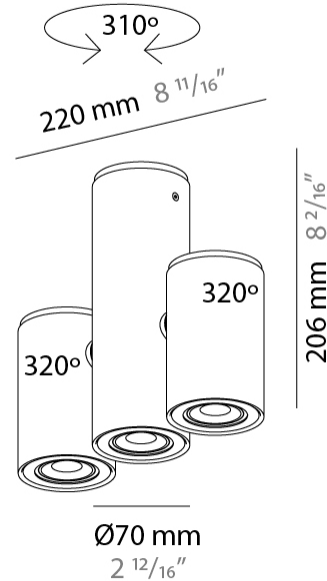

PROJECT
TYPE
SPECIFIER
QUANTITY
DATE

KRONN TRIPLE SURFACE

D92084-

base number   Finish
Options

1. To build a product code in our configurator select the specify button on the base model # product page
2. To build a manual product code on this datasheet choose from the options listed below in blue font and add the suffix to the base model #

GENERAL

Series: Kronn
Subseries: Kronn Triple
Brand: Milan
Division: Design
Mounting Type: Surface
Mounting Location: Ceiling
Subcategory: Downlight

PHYSICAL

Shape: Cylinder
Diameter (mm): 70
Diameter (in): 2 ¾
Length (mm): 220
Length (in): 8 11/16
Height (mm): 206
Height (in): 8 1/8
Light Distribution: Adjustable / Direct
Fixture Finish: CHR / MWL / MBQ
Fixture Material: Extruded Aluminum

ELECTRICAL

Number of Lamps: 3
Lamp Type: LED Retrofit
Lamp Shape: MR16
Bulb Included: Bulb Not Included
Total Output Wattage (W): 12
Max. Wattage Per Lamp (W): 4
Lamp Base: GU10
Input Voltage (V): 120

LED

OPTICAL

Adjustability: Rotational 310°; Tilt 320°

RATINGS AND CERTIFICATIONS

Certified By: Certified for North American Standards
IP rating: IP20