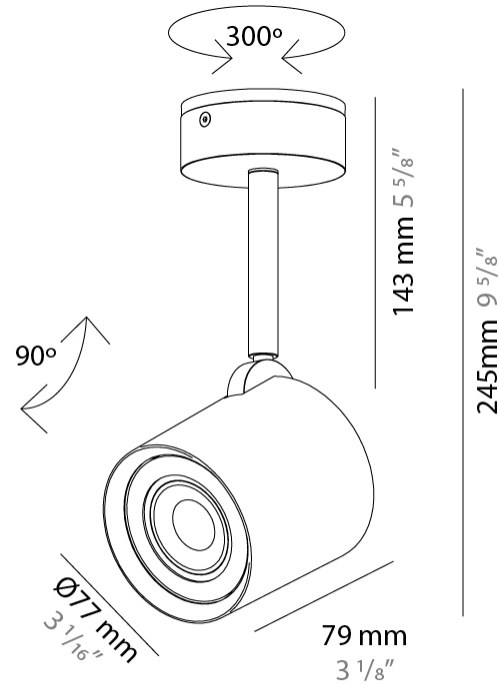

PROJECT	
TYPE	
SPECIFIER	
QUANTITY	
DATE	

KRONN SINGLE SURFACE

D92078-

base number   Finish
Options

1. To build a product code in our configurator select the specify button on the base model # product page
2. To build a manual product code on this datasheet choose from the options listed below in blue font and add the suffix to the base model #

GENERAL

Series: Kronn
Subseries: Kronn Single
Brand: Milan
Division: Design
Mounting Type: Surface
Mounting Location: Ceiling
Subcategory: Spots

PHYSICAL

Shape: Cylinder
Diameter (mm): 77
Diameter (in): 3 1/32
Length (mm): 79
Length (in): 3 1/8
Height (mm): 245
Height (in): 9 5/8
Light Distribution: Adjustable / Direct
Fixture Finish: CHR / MWL / MBQ
Fixture Material: Extruded Aluminum

ELECTRICAL

Number of Lamps: 1
Lamp Type: LED Retrofit
Bulb Included: Bulb Not Included
Max. Wattage Per Lamp (W): 5 / 75
Lamp Base: GU10
Input Voltage (V): 120

LED

OPTICAL

RATINGS AND CERTIFICATIONS

Certified By: Certified for North American Standards
IP rating: IP20