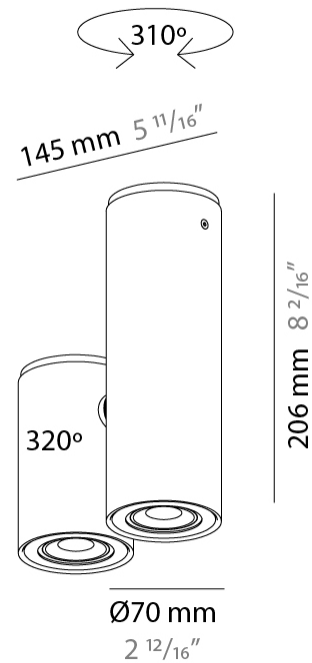

KRONN DOUBLE SURFACE

D92086-

base number   Finish
Options

PROJECT
TYPE
SPECIFIER
QUANTITY
DATE

1. To build a product code in our configurator select the specify button on the base model # product page
2. To build a manual product code on this datasheet choose from the options listed below in blue font and add the suffix to the base model #

GENERAL

Series: Kronn
Subseries: Kronn Double
Brand: Milan
Division: Design
Mounting Type: Surface
Mounting Location: Ceiling
Subcategory: Downlight

PHYSICAL

Shape: Cylinder
Diameter (mm): 70
Diameter (in): 2 ¾
Length (mm): 145
Length (in): 5 11/16
Height (mm): 206
Height (in): 8 1/8
Light Distribution: Adjustable / Direct
Fixture Finish: CHR / MWL / MBQ
Fixture Material: Extruded Aluminum

ELECTRICAL

Number of Lamps: 2
Lamp Type: LED Retrofit
Lamp Shape: MR16
Bulb Included: Bulb Not Included
Total Output Wattage (W): 8
Max. Wattage Per Lamp (W): 4
Lamp Base: GU10
Input Voltage (V): 120

LED

OPTICAL

Adjustability: Rotational 310°; Tilt 320°

RATINGS AND CERTIFICATIONS

Certified By: Certified for North American Standards
IP rating: IP20