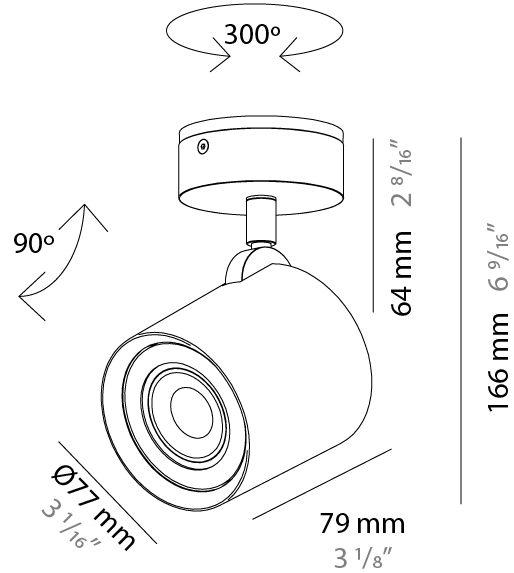

PROJECT	_____
TYPE	_____
SPECIFIER	_____
QUANTITY	_____
DATE	_____

KRONN SINGLE SURFACE

D92076-

base number   Finish
Options

1. To build a product code in our configurator select the specify button on the base model # product page
2. To build a manual product code on this datasheet choose from the options listed below in blue font and add the suffix to the base model #

GENERAL

Series: Kronn _____
Subseries: Kronn Single _____
Brand: Milan _____
Division: Design _____
Mounting Type: Surface _____
Mounting Location: Ceiling _____
Subcategory: Spots _____

PHYSICAL

Shape: Cylinder _____
Diameter (mm): 77 _____
Diameter (in): 3 1/16 _____
Height (mm): 79 _____
Height (in): 3 1/8 _____
Max. Overall Height (mm): 166 _____
Max. Overall Height (in): 6 1/2 _____
Light Distribution: Adjustable / Direct _____
Fixture Finish: [CHR](#) / [MWL](#) / [MBQ](#) _____
Fixture Material: Extruded Aluminum _____

ELECTRICAL

Number of Lamps: 1 _____
Lamp Type: LED Retrofit _____
Lamp Shape: MR16 _____
Bulb Included: Bulb Not Included _____
Max. Wattage Per Lamp (W): 4 _____
Lamp Base: GU10 _____
Input Voltage (V): 120 _____

LED

OPTICAL

RATINGS AND CERTIFICATIONS

Certified By: Certified for North American Standards _____
IP rating: IP20 _____